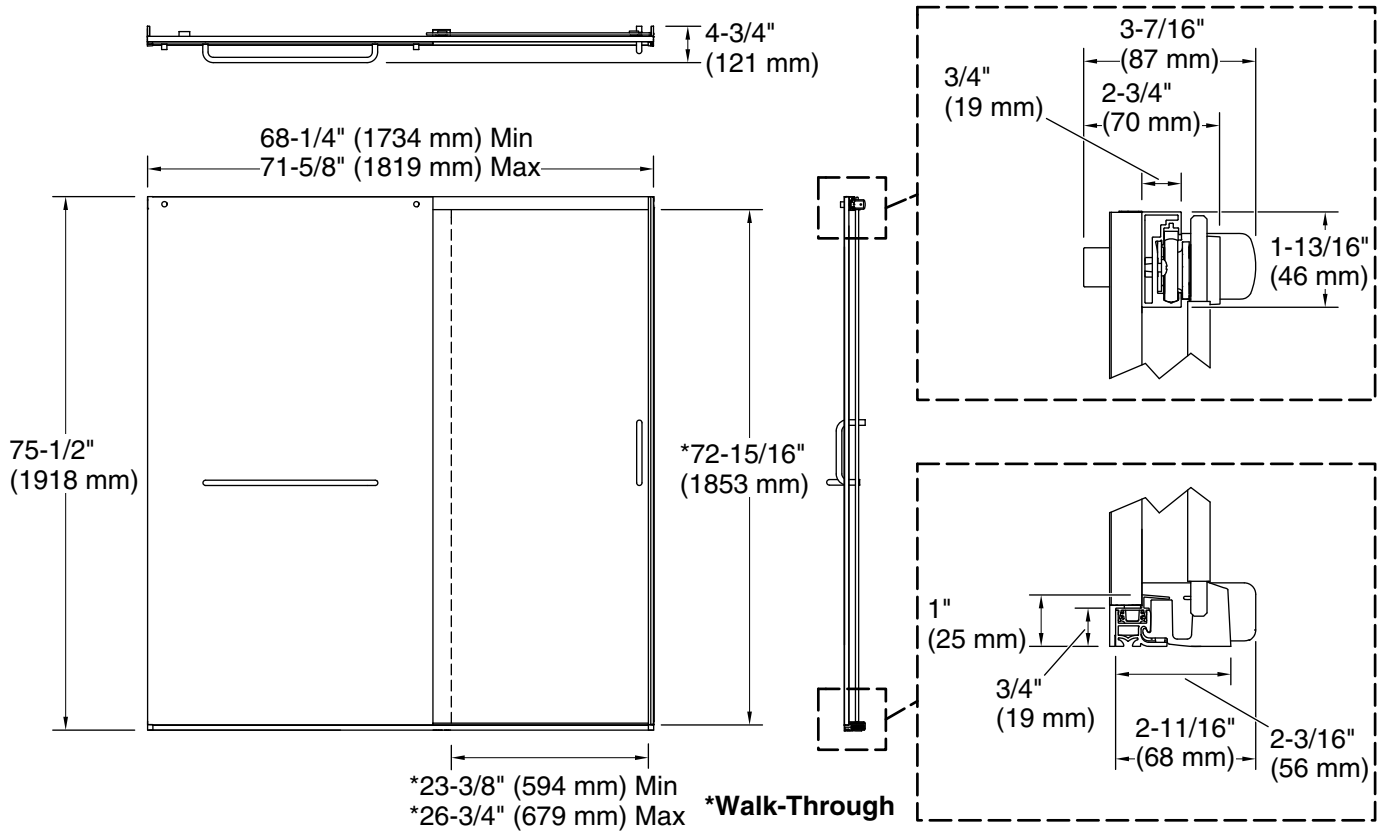

### Features

- Frameless design emphasizes glass and creates a sleek, minimalist look
- Vertical handle with inside knob on moving panel
- Gently-curved towel bar provides integrated storage on fixed panel
- Tempered glass ensures enhanced safety and durability
- CleanCoat™+ glass coating creates a hydrophobic barrier that repels water, soap scum, and residue, saving time and protecting shower doors 10 times longer than original CleanCoat. (Based on 2021 internal wear/abrasion testing using a microfiber cloth.)
- Smooth, easy-to-clean wall jambs
- Full-length moving panel seal provides excellent water containment
- Coordinates with other products in the Elate collection
- Shower door configuration consists of one sliding panel and one stationary panel

### Installation

- Fits opening widths 68-1/4" - 71-5/8" (1734 - 1819 mm)
- 75-1/2" (1918 mm) tall, with a lofty 72-11/16" (1846 mm) minimum head clearance
- 3-3/8" (86 mm) width adjustment
- Out-of-plumb adjustability simplifies installation
- Door can be installed to open to the left or right to suit your bathroom layout
- For residential use only
- Not for use in hospitality

### Technical Information

All product dimensions are nominal.

Installation type: For shower base installation

Base-To-Wall 1/2" (13 mm)

Radius – Max:

Glass thickness: 5/16" (8 mm)

Glass coating: CleanCoat™

### Notes

The vertical opening should be a minimum of 78-13/16" (2002 mm) to allow for installation clearance.